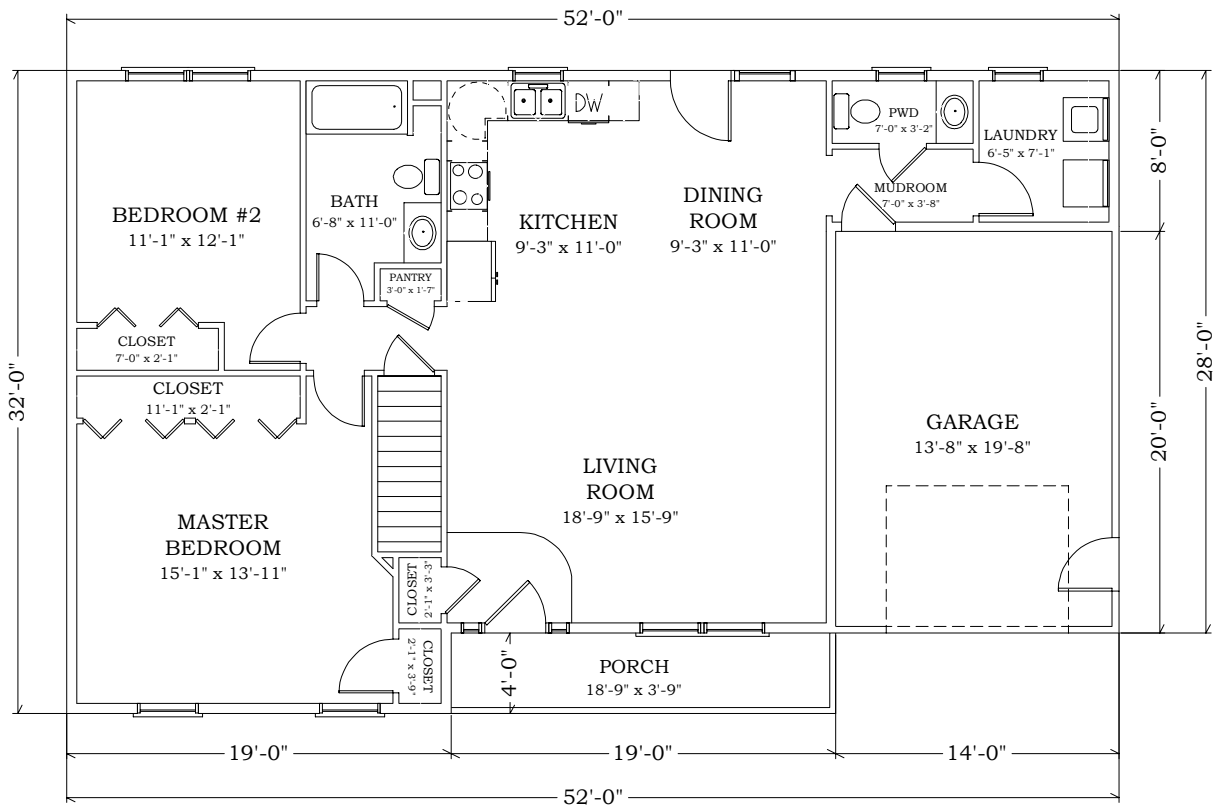

The Juliette

LIVING AREA - 1,252 sq. ft.
GARAGE - 280 sq. ft.

www.trivalleycontractors.com

Home of *E*design Pricing & Customization Tool

1501 E. Cumberland St. Suite B Lebanon, PA 17042
[P] 717.277.7674 [F] 717.277.7670